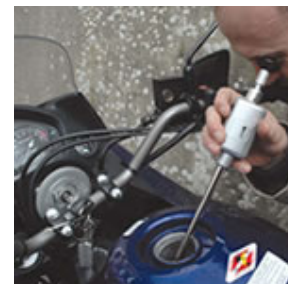

Packing List

- Rigid Internal Scope
- 2 x AAA batteries
- 1 x Spare bulb
- Screw-on 45° Mirror
- Carry Case