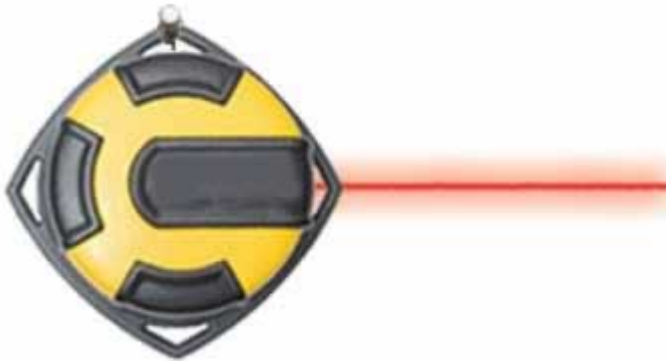

# iLine Auto-Leveling Laser Line Indicator

Turn iLine up, down, left, right – it automatically levels in all four directions.  
It's a simple and fast tool that gives you a bright laser plumb or level line.  
It fits in your hand or easily pins to a wall.

With iLine, users can shoot level or plumb laser "chalk lines" left, right, up or down with just a quarter-twist of the tool.

Using it is as simple as child's play. Just place it against the wall and point it in the direction where a line is needed.

iLine's patent-pending, internal, auto-leveling mechanism does the rest, ensuring the projected line is precisely plumb or level each and every time.

## Features

- Automatic level and plumb
- Use with a StudSensor™ to scan for studs along level line
- Laser chalk line generator for floor work and other horizontal applications
- Easy to pin to walls for hands-free use
- Convenient small size, light weight
- Patent-pending internal self-leveling assembly