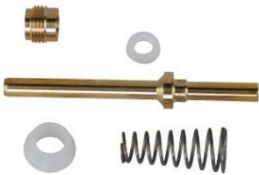

Technical Specifications

Model	Sagola Classic Pro Suction Gun
Cup Capacity	1 litre
Cup Type	Aluminium Suction Cup
Product Inlet Coupling	9.5mm BSP Male
Air Inlet Coupling	6.35mm BSP Male
Design Pressure	8bar
Working Pressure	2 - 3bar
Compliance	ATEX II 2G Ex ia IIC T4 Gb (Directive 2014/34/EU), EN 1953, CE
Dimensions without Cup	290 x 175 x 110mm
Weight	928g

Part Number : PG10120701

Sagola Classic PRO Suction Spray Gun supplied with a GTO EPA Aircap and 1.80mm needle and nozzle kit

Part Number : PG10120702

Accessories

Sagola 3300 GTO: 1.60mm Needle & Nozzle Kit

Part Number: 10011182

Sagola 3300 GTO: 1.80mm Needle & Nozzle Kit

Part Number: 10011183

RC2 Economy Air Flow Regulator with Analogue Pressure Gauge

Part Number: 40000335

Air Valve Kit

Part Number: PT56418669

Air Gasket Replacement Kit (x6)

Part Number: 56418494

Reusable Suction Cup - Aluminium; 1 Litre

Part Number: PT56418074

Product Filter Kit (x10)

Part Number: PT56418014

Anti-drip Lid Kit (x5)

Part Number: PT56418013