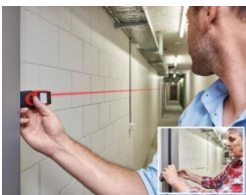

Leica DISTO D1 Laser Distance Meter

Experience the difference!

At the touch of a button the Leica DISTO™ D1 measures heights, distances as well as niches quickly and reliably. Complicated or dangerous measurement situations, where ladders may be necessary, are now in the past. The functionality of the DISTO™ D1 can be extended with the Leica DISTO™ sketch app. With this app you can transfer measuring results to smart phones or tablets, process and forward them.

Features

- Bluetooth® Smart for data transfer to smart phones and tablets
- Free App Leica DISTO™ sketch
- 40m range
- X-Range Power Technology
- Clear, illuminated 3 line display
- IP 54 dust and splash water protected

Measure with laser precision
At the touch of a button the Leica DISTO™ D1 measures precisely and reliably even over longer distances. It is easy to operate and can hit targets which are not directly accessible.

Just precise
One measurement is sufficient and the result can be easily read off the clearly arranged display. Adding subtotals, e.g. when measuring a niche, is no longer necessary.

Perfect documentation
With just a few clicks, the Leica DISTO™ D1 can be connected with the DISTO™ sketch app. Create sketches or photos and dimension them with the measurement results, which are transferred directly to your smart phone or tablet. Plans are even automatically completed with areas and circumferences.